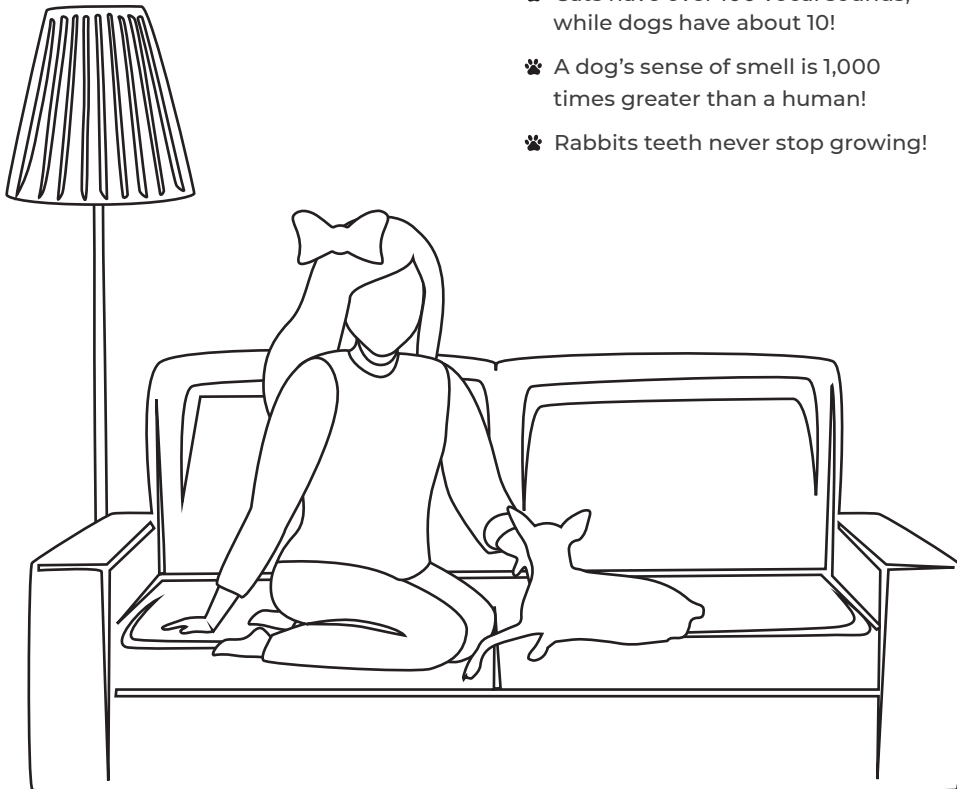

Tap on hood before starting a car

Protect your dog with a warm coat when outdoors

Check and wipe their paws

FUN facts about CATS & DOGS

CAT & DOG FACTS

- 🐾 Cats have 32 muscles in each ear.
- 🐾 Cats have 4 rows of whiskers.
- 🐾 Cats spend approximately 30% of their waking hours grooming themselves.
- 🐾 Dogs have unique nose prints with no two alike.
- 🐾 Cats have over 100 vocal sounds, while dogs have about 10!
- 🐾 A dog's sense of smell is 1,000 times greater than a human!
- 🐾 Rabbits teeth never stop growing!